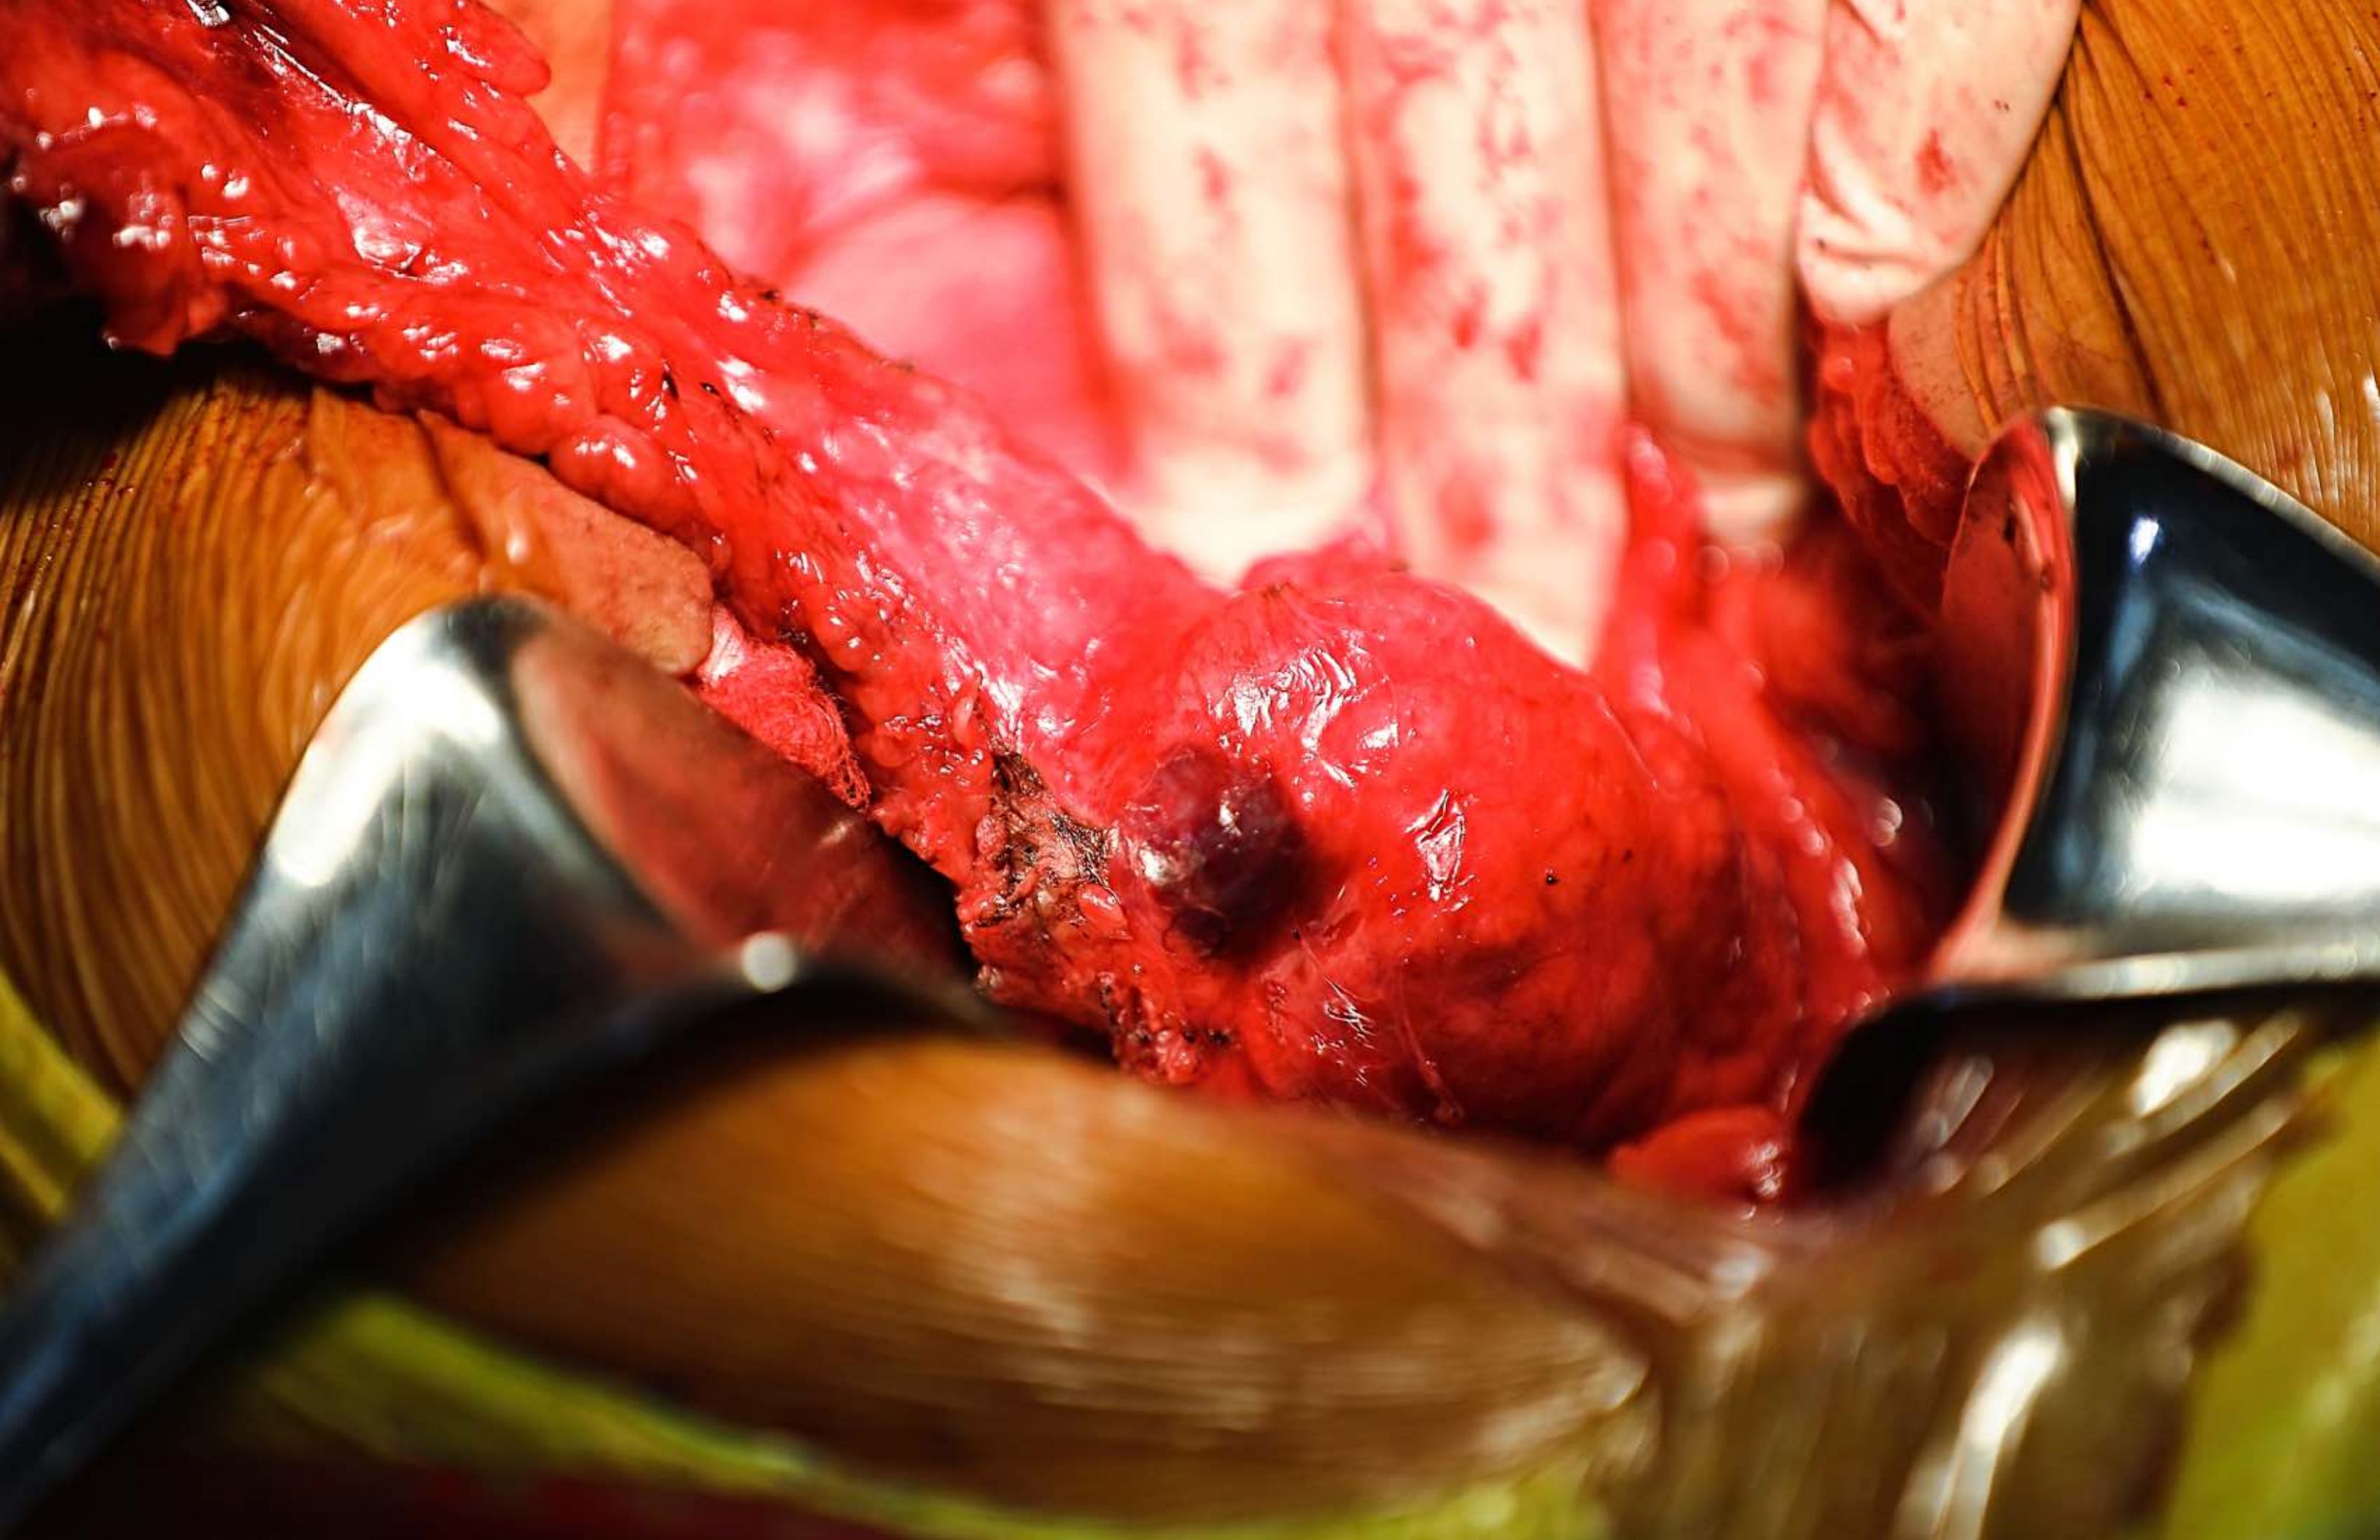

HONDURAS OUTREACH MISSION DOCUMENTARY: **[CLICK HERE](#)**

TRULIT®

TRULIT®

TRULIT®  
RS-3000

**ALTO DOLOR**  
Dolgenal  
ketorolaco

ESTADO MAYOR CONJUNTO  
HOSPITAL MILITAR CENTRAL  
SALA DE OPERACIONES

**Zoltum**  
Pantoprazol 20 y 40mg

CAMA 26  
ONCOLOGÍA QUIRÚRGICA DE MUJERES

**CAMA 26**  
Mara L  
Exp. 0801-19  
Cama #26  
Proc. Col. C  
Edad 65  
ONCOLOGÍA QUIRÚRGICA DE MUJERES

Handwritten text on a white label at the top of the X-ray, possibly indicating patient information or the date of the scan.

BRANDER  
NEW HYDRO

Handwritten text on a white label at the bottom of the X-ray, possibly indicating patient information or the date of the scan.

03:55 am

Canon

MENU INFO

START/STOP

SET

LOCK▶