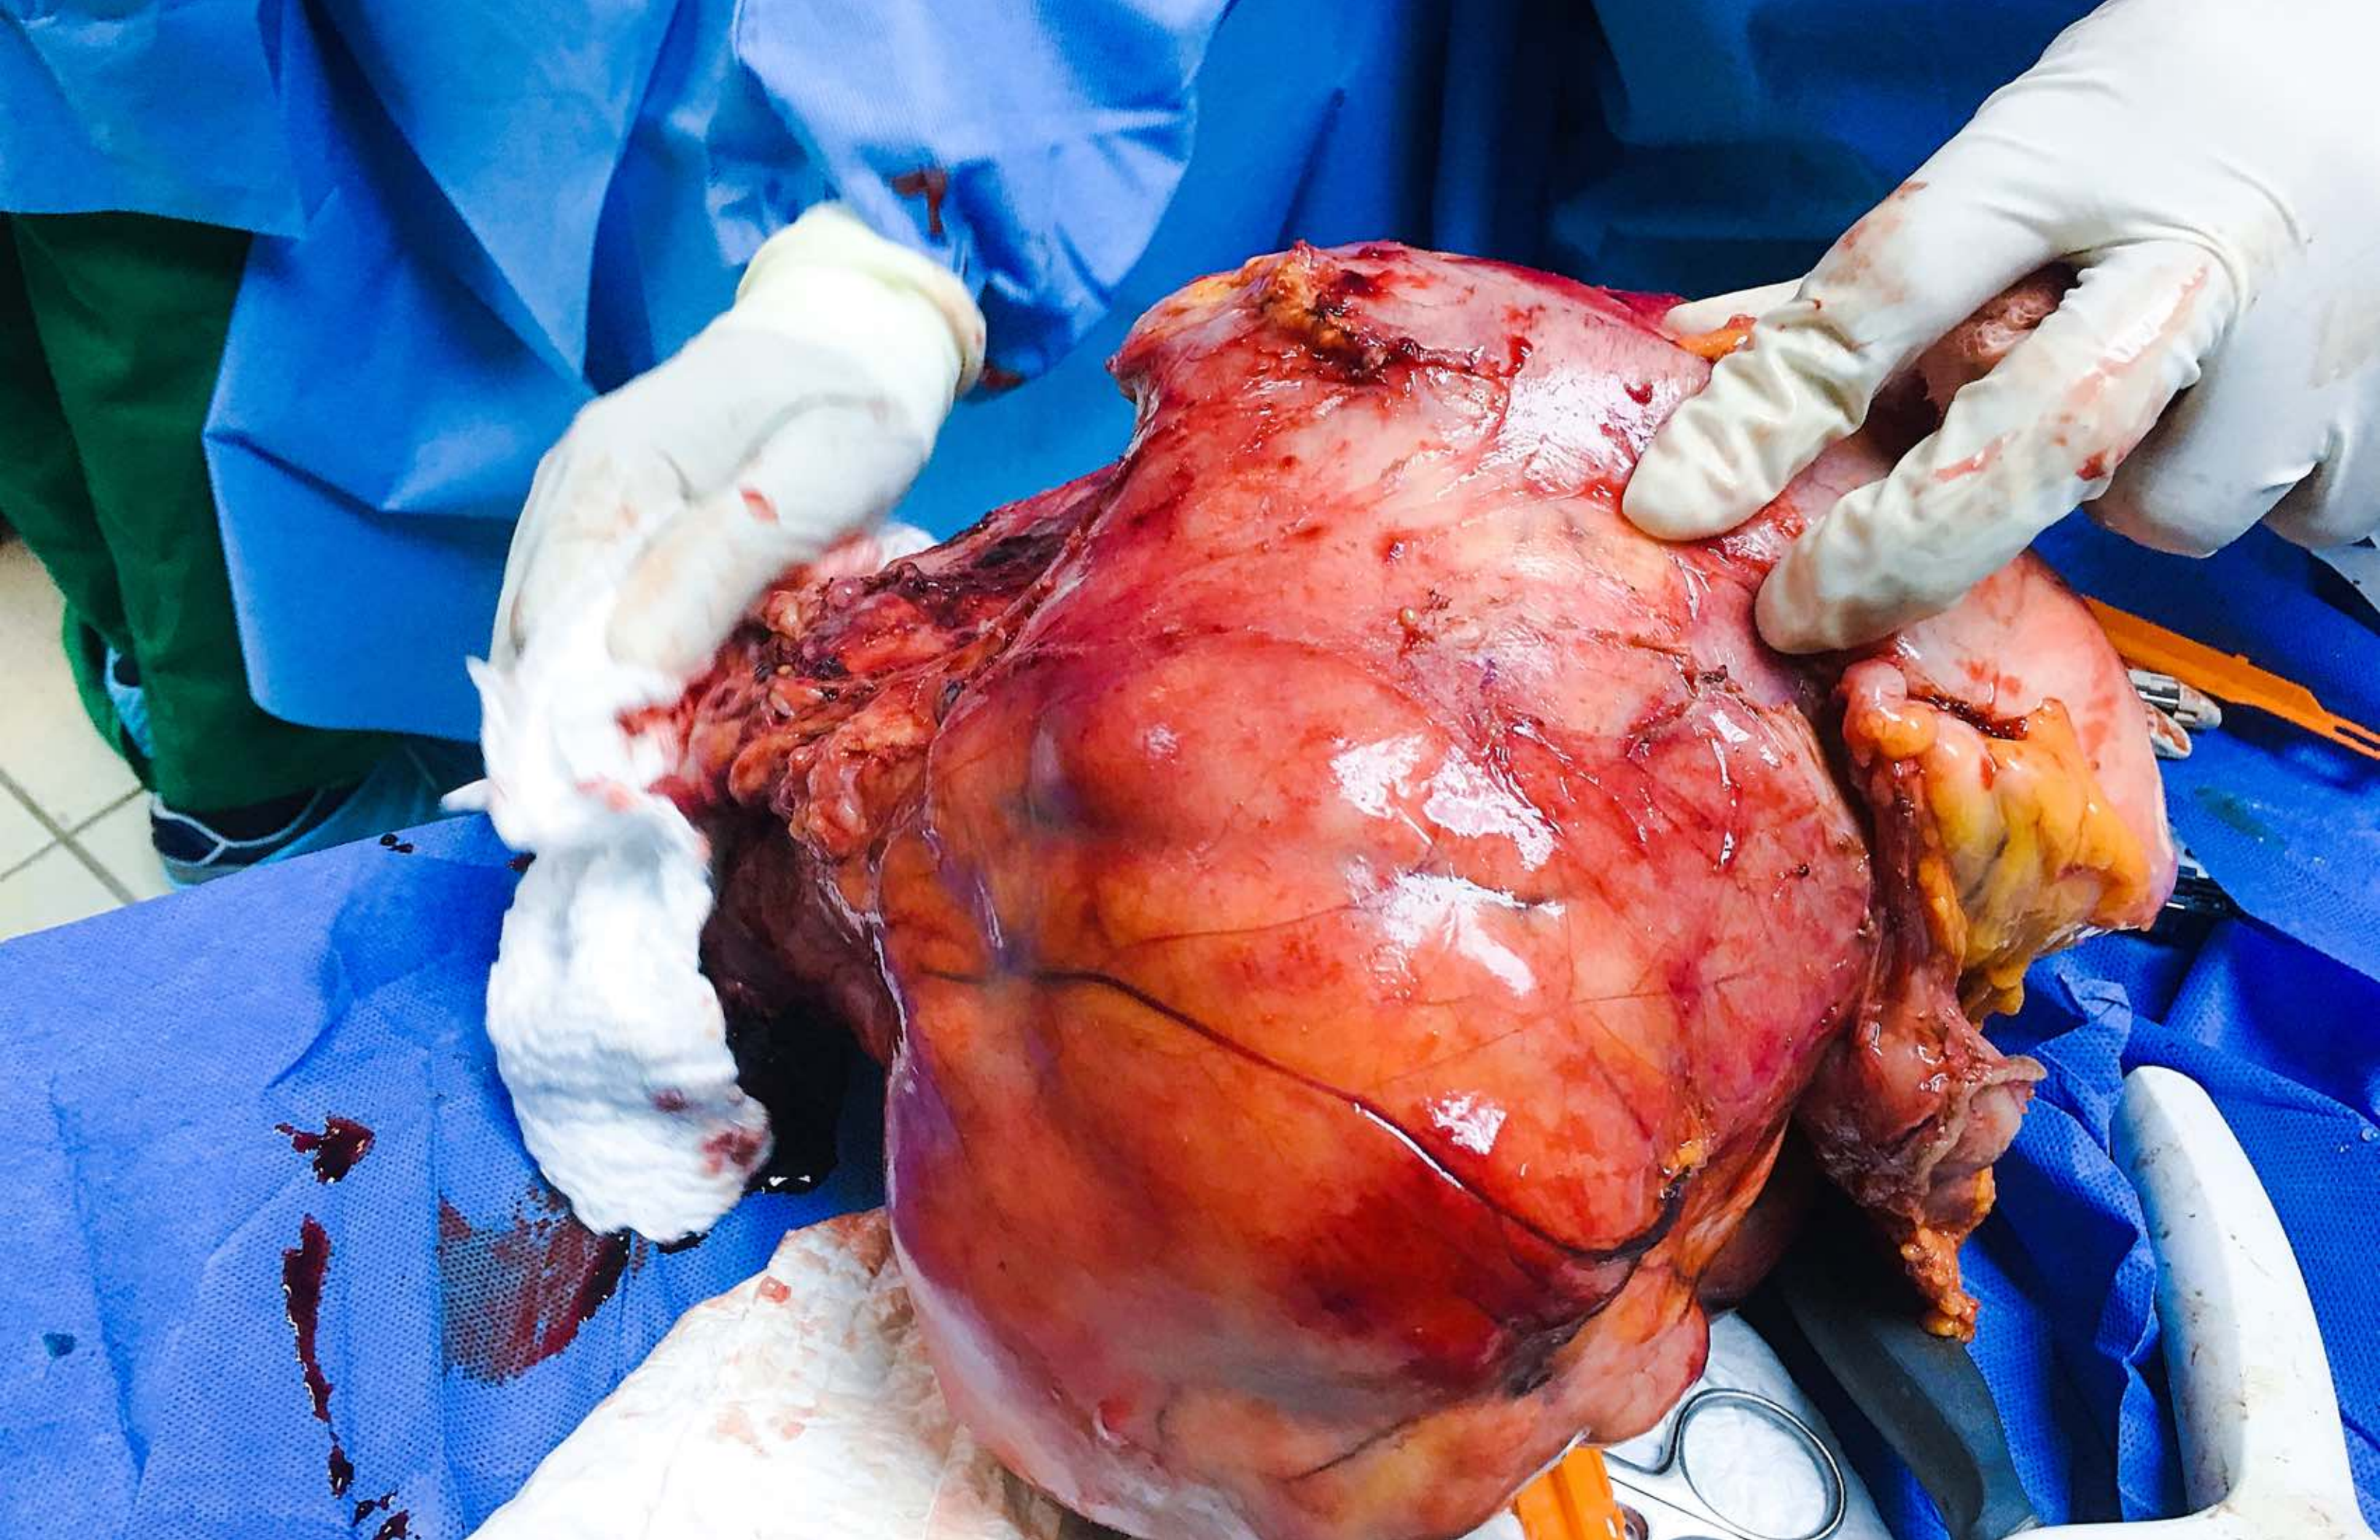

ALTO DOLOR
Dolgenal
ketorolaco

ESTADO MAYOR CONJUNTO
HOSPITAL MILITAR CENTRAL
SALA DE OPERACIONES

Zoltum
Pantoprazol 20 y 40mg

N	PACIENTE	A	CIRUJANO	ANESTESIA	OBSERVACION
1	Oswaldo Armijo		Gomez		
2	Moises Isidro Martin	Rivera	Perez		
3	Ruth Malute	Castro	Rivera		
4	Alex	C.C	Cabrera		
5	Mel	C.C	Cabrera		
6					
7					
8					
9					
10